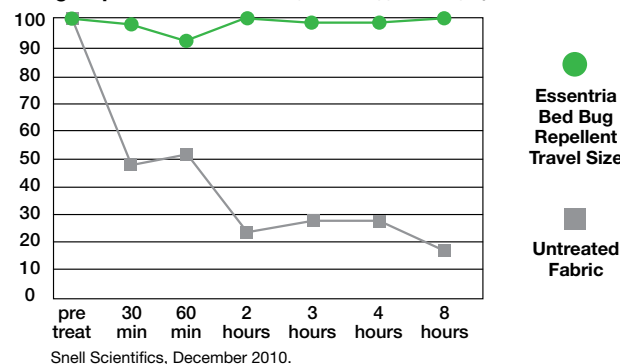

Repellency of Bed Bugs When Exposed to Essentria Bed Bug Repellent Travel Size (2 second application spray on heated mattress)

Labeled Uses

For use on luggage, mattresses, box springs, headboards, walls, floors, carpeting, baseboards and furniture

Broadcast Insecticide MCF:

Insects Controlled

All stages of bed bugs, fleas, dust mites including their eggs

Bed Bug Repellent:

Insects Repelled

Bed bugs