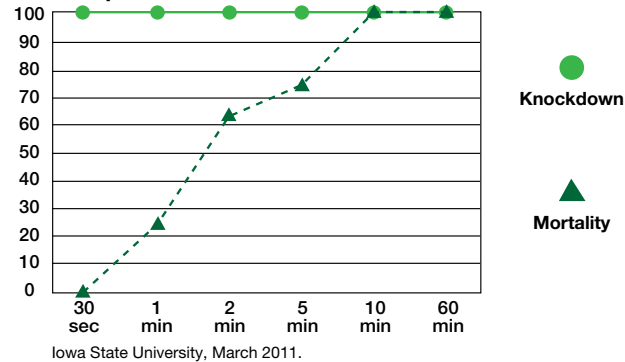

BROADCAST INSECTICIDE

FOR MATTRESSES, CARPETS & FURNITURE

BED BUG REPELLENT

TRAVEL SIZE

Fast Knockdown and Kill:

Essentria Broadcast Insecticide for Mattresses, Carpets and Furniture provides unparalleled knockdown and kill. The quick knockdown provides visual confirmation that the bed bug has been affected by the spray. Rest assured these pests are down for the count.

Knockdown and Mortality of Field-Collected Bed Bugs When Exposed to Essentria Broadcast Insecticide MCF

Ovicidal Properties:

Multiple research studies have shown that once bed bug eggs come in contact with Essentria Broadcast Insecticide for Mattresses, Carpet and Furniture, they do not hatch, thereby breaking the lifecycle. With this type of security, you can have peace of mind that you will not have to spend time and money on a retreat as a result of hatching bed bug eggs.