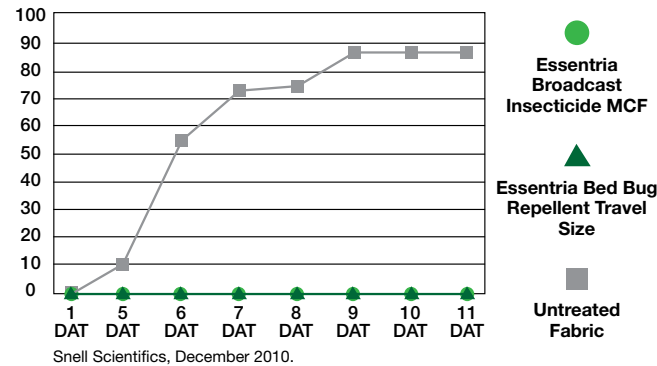

Percentage Egg Hatch of Bed Bugs When Exposed to Essentria Bed Bug Repellent Travel Size

Bed Bug Repellent:

Help your customer help themselves. Essentria Bed Bug Repellent will allow your customer to sleep easily while travelling, knowing their luggage is protected against hitch hiking bed bugs.